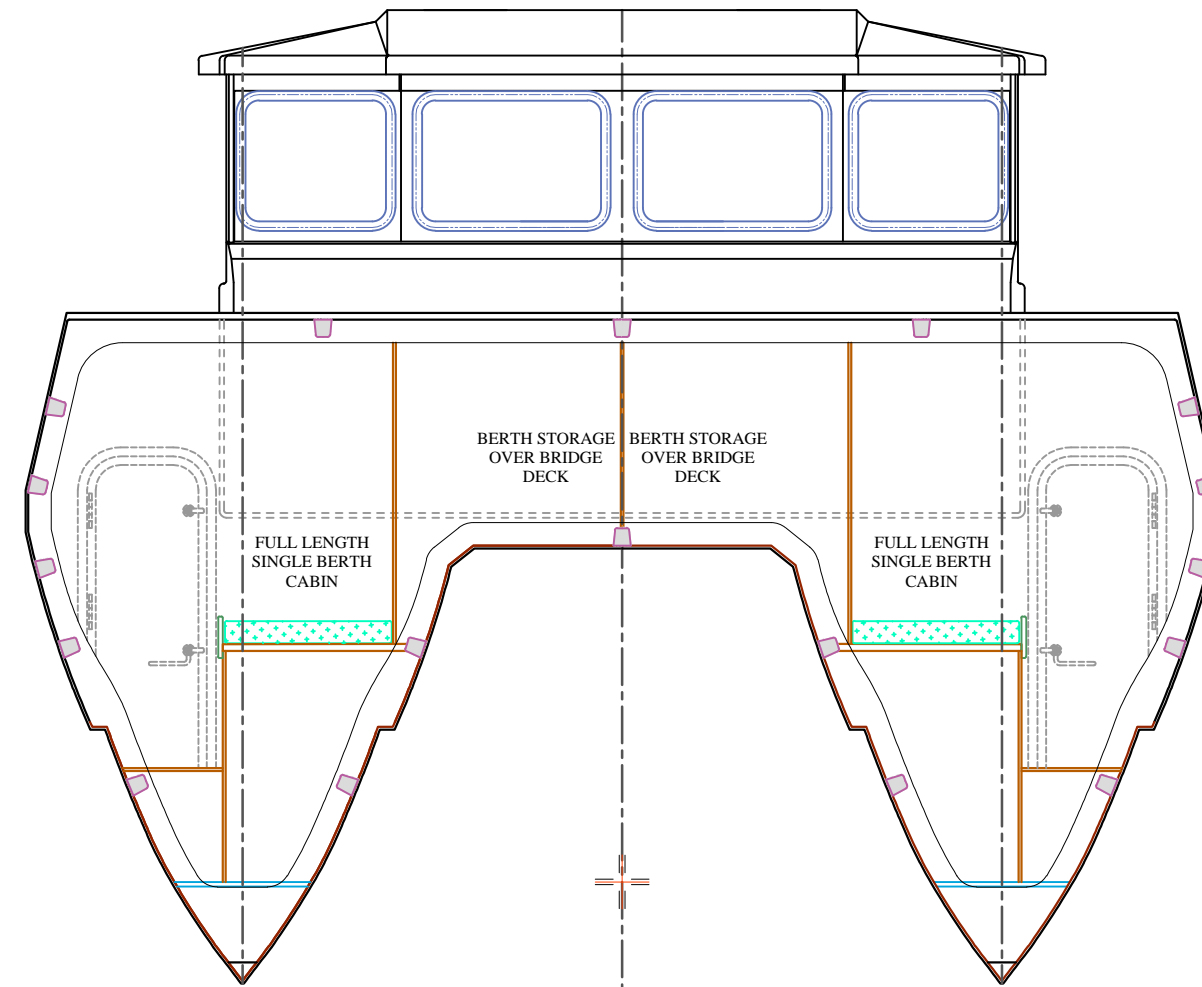

STATION 4
LOOKING AFT

1	Date as Title Block	Details of drawing provided in Title Block, subsequent modifications detailed below
2		
3		
4		
Issue	Date	Detail of Modification from Original Issue

5		
6		
7		
8		
Issue	Date	Detail of Modification from Original Issue

9		
10		
11		
12		
Issue	Date	Detail of Modification from Original Issue

Title: Northumberland Sea Fisheries	
Description: General Arrangement	
Drawn by Alan Goodchild	Date 07 May 2014
Always quote Drawing Number below in all communications	Scale 1:16 @ A1
Drawing Number : General Arrangement (6 of 8)